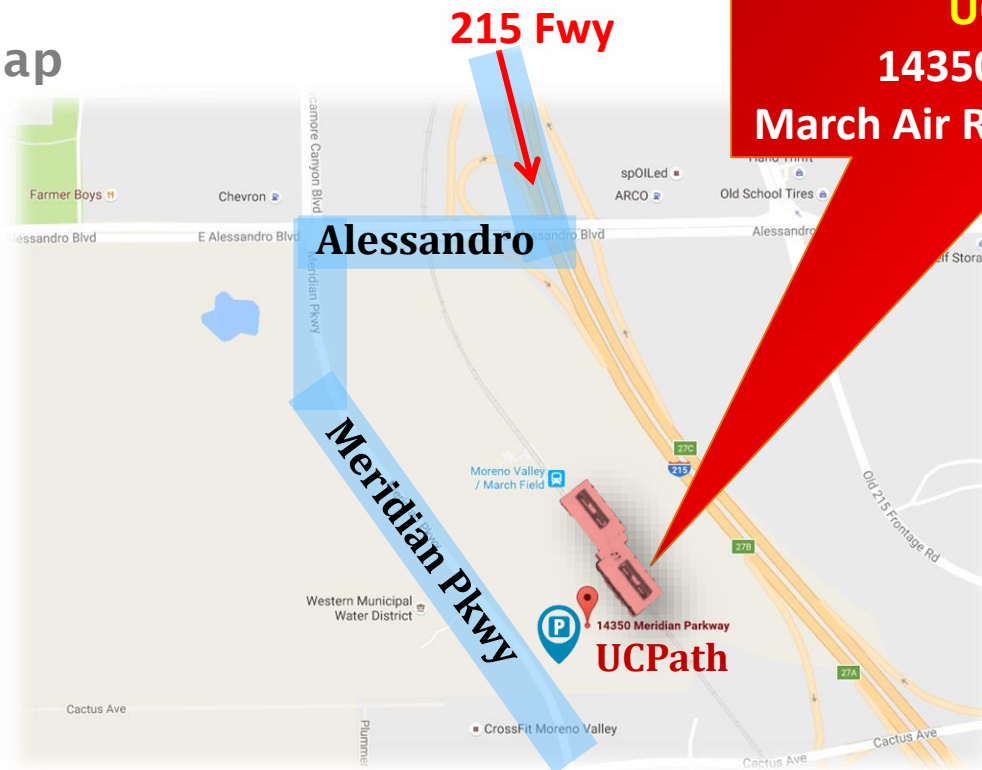

Directions

From Ontario airport or LAX:

1. Take **10 East** Fwy
2. Take **15 South** Fwy
3. Take **60 East** Fwy
4. Take **215 South** Fwy
5. Exit **Alessandro** Blvd
6. **Right** at Exit
7. **Left** at Meridian Pkwy (the first stoplight)
8. UC Path building is on **left** side

UCPath Center
14350 Meridian Pkwy
March Air Reserve Base, CA 92518

Map

Parking

You can park for free in any of the “**Visitor**” stalls.

Visitor Pass

At the main entrance please press the **intercom** button to speak with the security guard. Provide your name and you will be buzzed in. Once at the front desk show your **photo identification**, and you will be provided a **name badge**. We will retrieve you in the **seating area** soon after we are notified that you are here. There is a **restroom** in the lobby in case you need to use it.